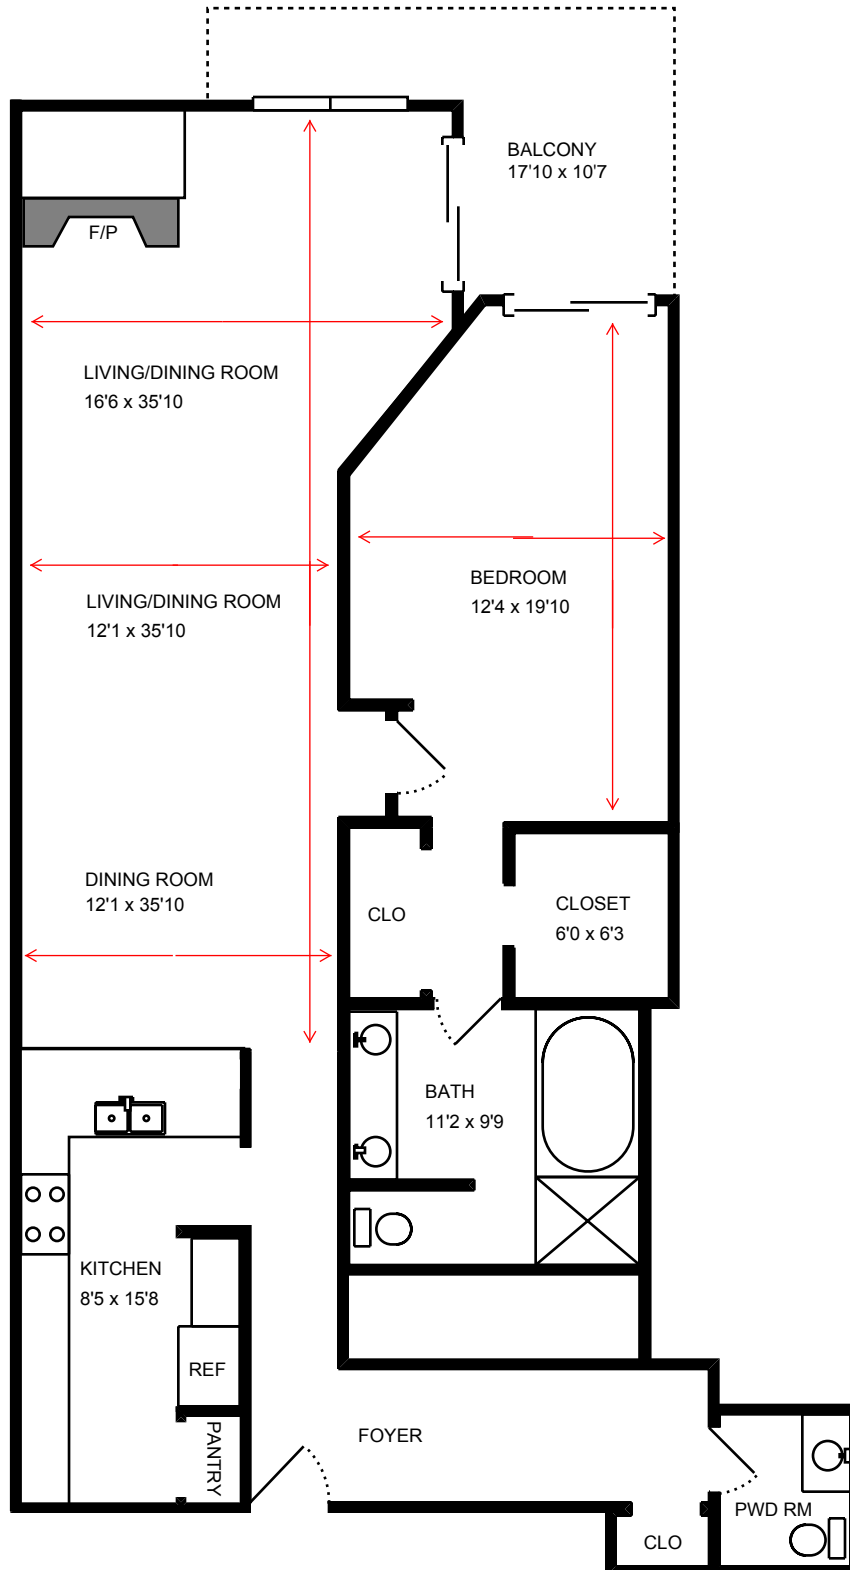

REAL ESTATE MEASURE

Website RE
Order #RE9800-10454
Measure #10123554
Measured 11/28/14

Property Address:
110 Ocean Park Blvd
304
Santa Monica, CA 90405

Total interior square footage on page: 1206 sf

Measurements supplied for marketing purposes only. For full details, please visit <http://www.homedepotmeasures.com/RealEstateWarranty.htm>